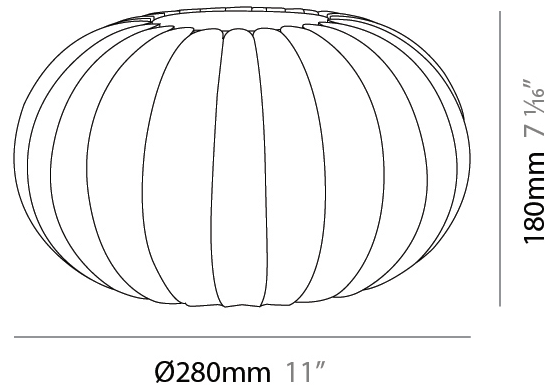

PROJECT	_____
TYPE	_____
SPECIFIER	_____
QUANTITY	_____
DATE	_____

LIZ PORTABLE

D64058

base number

1. To build a product code in our configurator select the specify button on the base model # product page
2. To build a manual product code on this datasheet choose from the options listed below in blue font and add the suffix to the base model #

GENERAL

Series: Liz _____
Partner: Linea Zero _____
Division: Design _____
Installation: Portable _____
Product Type: Table _____
Mounting Location: Table _____

PHYSICAL

Shape: Abstract _____
Diameter (mm): 280 _____
Diameter (in): 11 _____
Height (mm): 180 _____
Height (in): 7 1/16 _____
Diffuser: Polilux™ Shade - Transparent _____
Fixture Finish: WHI _____
Fixture Material: Polilux™/ Metal holder _____
Primary Material: Non-Static Polilux _____

ELECTRICAL

Number of Lamps: 1 _____
Lamp Type: LED Retrofit _____
Bulb Included: Bulb Not Included _____
Max. Wattage Per Lamp (W): 7 _____
Lamp Base: E26 _____
Input Voltage (V): 120 _____
Lamp Voltage (V): 120 _____

LED

OPTICAL

RATINGS AND CERTIFICATIONS

Certified By: Certified for North American Standards _____
IP rating: IP20 _____